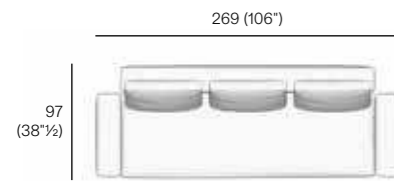

Dandy Sofa Suggested Composition

Design Rodolfo Dordoni

Technical Information

DANDY

MAIN SUGGESTED COMPOSITION

DANDY SOFA COMPOSITION

- 1 x DANDY 001 module (225×75 cm)
- 1 x DANDY 004 backrest (225×22 h.60 cm)
- 2 x DANDY 008 armrest (75×22 cm h.44 cm)
- 3 x cushion DANDY back 60×48 cm