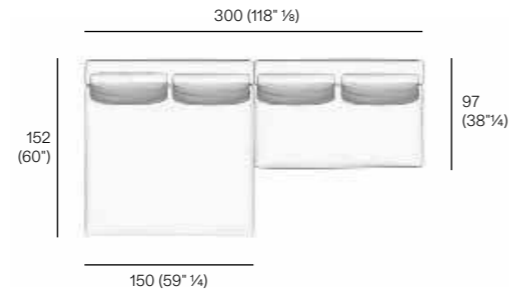

Dandy Sofa Suggested Composition

Design Rodolfo Dordoni

Technical Information

DANDY

MAIN SUGGESTED COMPOSITION

DANDY SOFA COMPOSITION

- 1 x DANDY 001 module (225×75 cm)
- 1 x DANDY 004 backrest (225×22 h.60 cm)
- 2 x DANDY 008 armrest (75×22 cm h.44 cm)
- 3 x cushion DANDY back 60×48 cm

DANDY SOFA COMPOSITION

- 1 x DANDY 002 module (150×75 cm)
- 1 x DANDY 003 module (150×130 cm)
- 2 x DANDY 005 backrest (150×22 h.60 cm) 4 x cushion DANDY back 60×48 cm

DANDY SOFA COMPOSITION

- 2 x BASKET 357 module (200×90cm)
- 2 x cushion BASKET 357 seat
- 2 x BASKET 338 backrest right (200×90cm) 2 x cushion BASKET back 200cm 2 pcs
- 1 x cushion BASKET arm 90cm