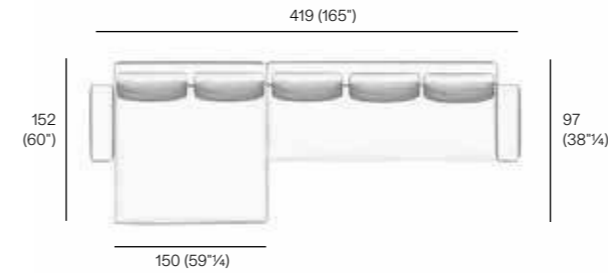

Dandy Sofa Suggested Composition

Design Rodolfo Dordoni

Technical Information

DANDY

MAIN SUGGESTED COMPOSITION

DANDY SOFA COMPOSITION

- 1 x DANDY 001 module (225×75 cm)
- 1 x DANDY 004 backrest (225×22 h.60 cm)
- 2 x DANDY 008 armrest (75×22 cm h.44 cm)
- 3 x cushion DANDY back 60×48 cm

DANDY SOFA COMPOSITION

- 1 x DANDY 002 module (150×75 cm)
- 1 x DANDY 003 module (150×130 cm)
- 2 x DANDY 005 backrest (150×22 h.60 cm) 4 x cushion DANDY back 60×48 cm

DANDY SOFA COMPOSITION

- 2 x BASKET 357 module (200×90cm)
- 2 x cushion BASKET 357 seat
- 2 x BASKET 338 backrest right (200×90cm) 2 x cushion BASKET back 200cm 2 pcs
- 1 x cushion BASKET arm 90cm